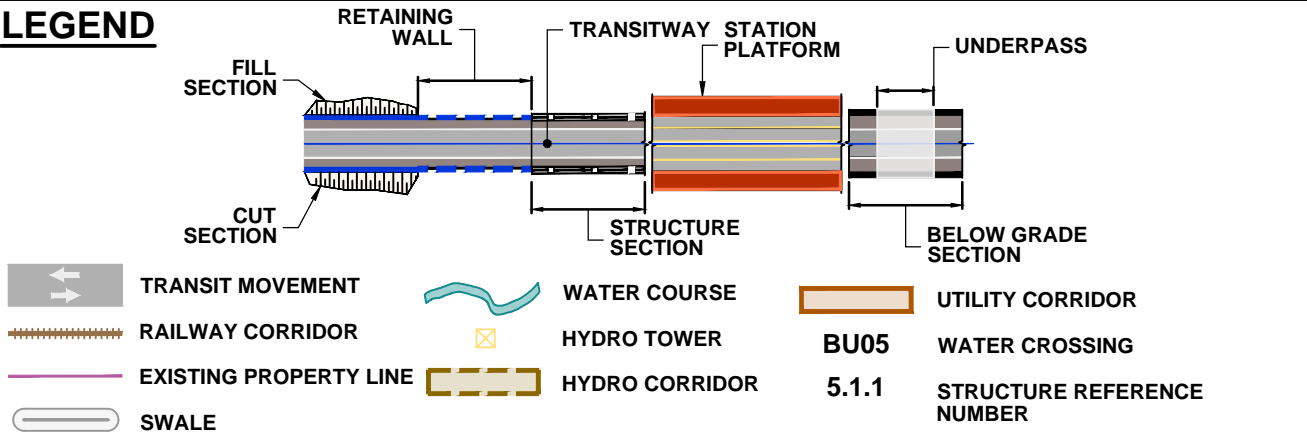

DRAWING NAME: J:\07\7624 ON-MTO 407 TRANSITWAY WC TO BRANT ST General03 - Drawings2 - Plates\ERR Plan and Profile\407 TM4-Plate 31.dwg
CREATED: Apr 20, 2020 4:25pm
MODIFIED:

407 TRANSITWAY
 WEST OF BRANT STREET TO WEST OF HURONTARIO STREET
 G.W.P. 16-20003, CA 2016-E-0038

PLAN AND PROFILE
 STA. 30+760 TO STA. 31+380

PLATE
31

DATE
 11/20/2019