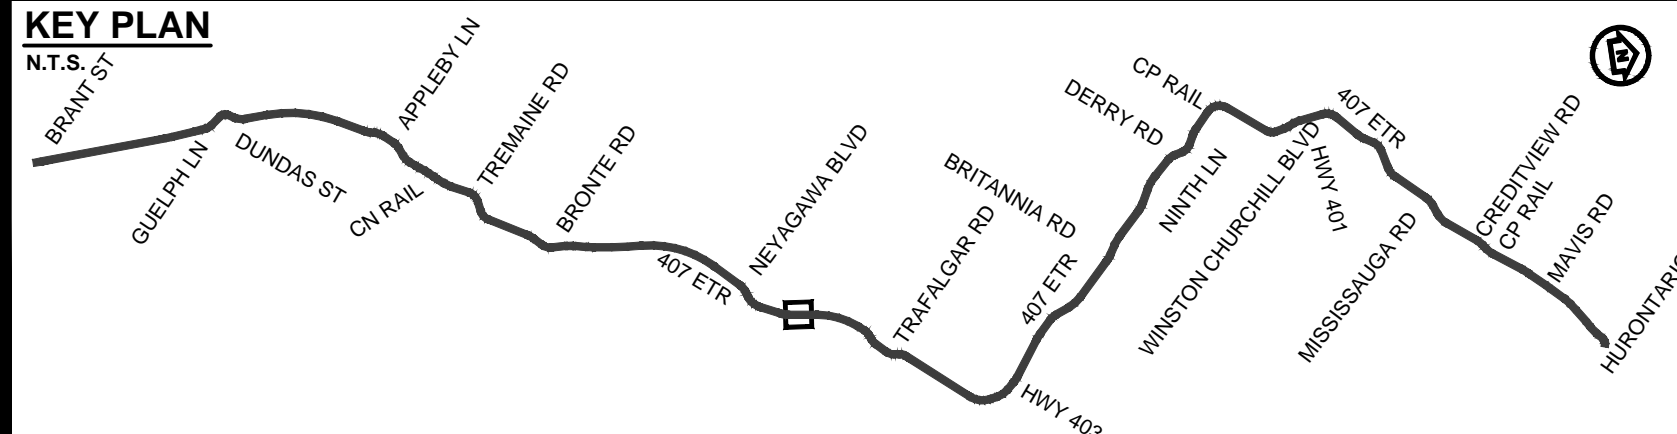

DRAWING NAME: J:\07\7624 ON-MTO 407 TRANSITWAY WC TO BRANT ST General03 - Drawings2 - Plates\ERR Plan and Profile\407 TM4-Plate 31.dwg
CREATED: Apr 20, 2020 4:25pm
MODIFIED:

407 TRANSITWAY
 WEST OF BRANT STREET TO WEST OF HURONTARIO STREET
 G.W.P. 16-20003, CA 2016-E-0038

PLAN AND PROFILE
 STA. 30+760 TO STA. 31+380

PLATE
31

DATE
 11/20/2019